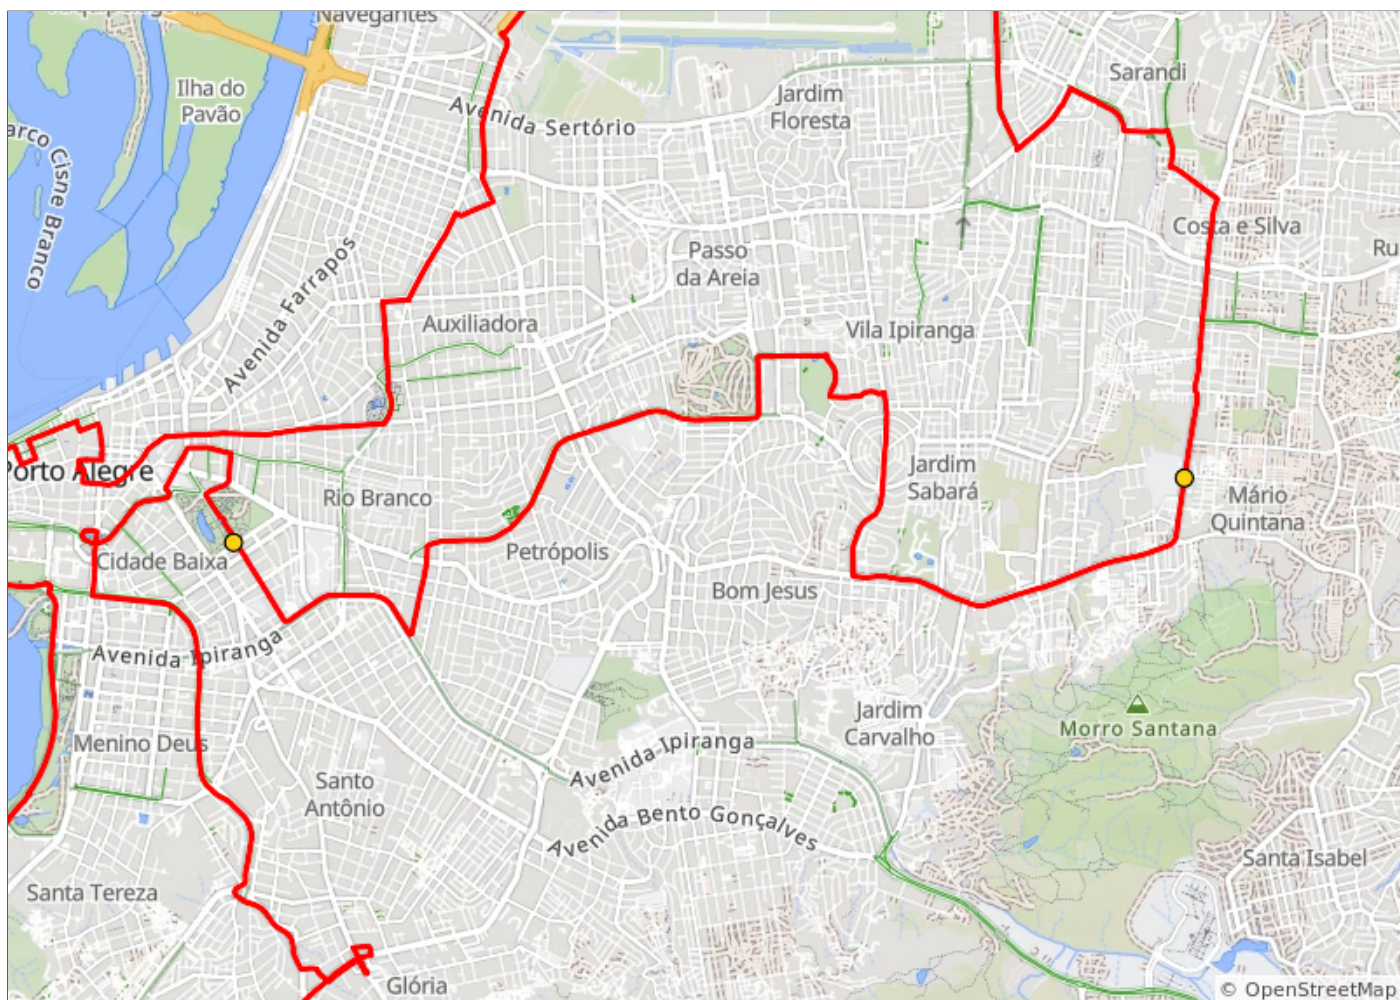

Desafio 60km - URBANO Porto Alegre 2026

Edição 2026

Largada 25/01/2026 6h

A.	SF Basílica NSa das Dores	E.	PC1 Monumento Expedicionário
B.	SF Monumento Júlio de Castilhos	F.	SF Açorianos
C.	SF Laçador	G.	SF Igreja NSa Glória
D.	SF Portão UniRitter - FAPA		

Desafio 60km - URBANO Porto Alegre 2026

Num	Dist	Prev	Type	Note	Next
1.	0.0	0.0	📍	Start of route	7.0
2.	7.0	7.0	🅐	SF Basílica NSa das Dores	1.8

7.0 kilometers. +37/-29 meters

Num	Dist	Prev	Type	Note	Next
3.	8.7	1.8	B	SF Monumento Júlio de Castilhos	8.3
4.	17.0	8.3	C	SF Laçador	12.0

10.0 kilometers. +62/-103 meters

Num	Dist	Prev	Type	Note	Next
5.	29.0	12.0	D	SF Portão UniRitter - FAPA	14.7
6.	43.7	14.7	E	PC1 Monumento Expedicionário	3.2

26.7 kilometers. +166/-235 meters

Num	Dist	Prev	Type	Note	Next
7.	46.9	3.2	F	SF Açorianos	6.3
8.	53.2	6.3	G	SF Igreja NSa Glória	7.8

9.4 kilometers. +66/-33 meters

Num	Dist	Prev	Type	Note	Next
9.	60.9	7.8		Chegada	0.0
10.	60.9	0.0		End of route	0.0

7.8 kilometers. +0/-0 meters