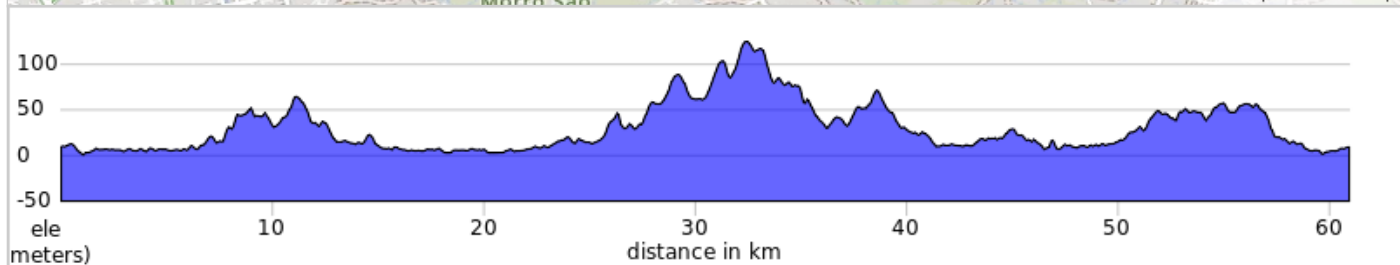

Desafio 60km - URBANO Porto Alegre 2026

Edição 2026

Largada 25/01/2026 6h

A.	SF Basílica NSa das Dores	E.	PC1 Monumento Expedicionário
B.	SF Monumento Júlio de Castilhos	F.	SF Açorianos
C.	SF Laçador	G.	SF Igreja NSa Glória
D.	SF Portão UniRitter - FAPA		

Desafio 60km - URBANO Porto Alegre 2026

Num	Dist	Prev	Type	Note	Next
1.	0.0	0.0	📍	Start of route	7.0
2.	7.0	7.0	🅐	SF Basílica NSa das Dores	1.8

7.0 kilometers. +37/-29 meters

Num	Dist	Prev	Type	Note	Next
3.	8.7	1.8	B	SF Monumento Júlio de Castilhos	8.3
4.	17.0	8.3	C	SF Laçador	12.0

10.0 kilometers. +62/-103 meters

Num	Dist	Prev	Type	Note	Next
5.	29.0	12.0	D	SF Portão UniRitter - FAPA	14.7
6.	43.7	14.7	E	PC1 Monumento Expedicionário	3.2

26.7 kilometers. +166/-235 meters

Num	Dist	Prev	Type	Note	Next
7.	46.9	3.2	F	SF Açorianos	6.3
8.	53.2	6.3	G	SF Igreja NSa Glória	7.8

9.4 kilometers. +66/-33 meters

Num	Dist	Prev	Type	Note	Next
9.	60.9	7.8		Chegada	0.0
10.	60.9	0.0		End of route	0.0

7.8 kilometers. +0/-0 meters