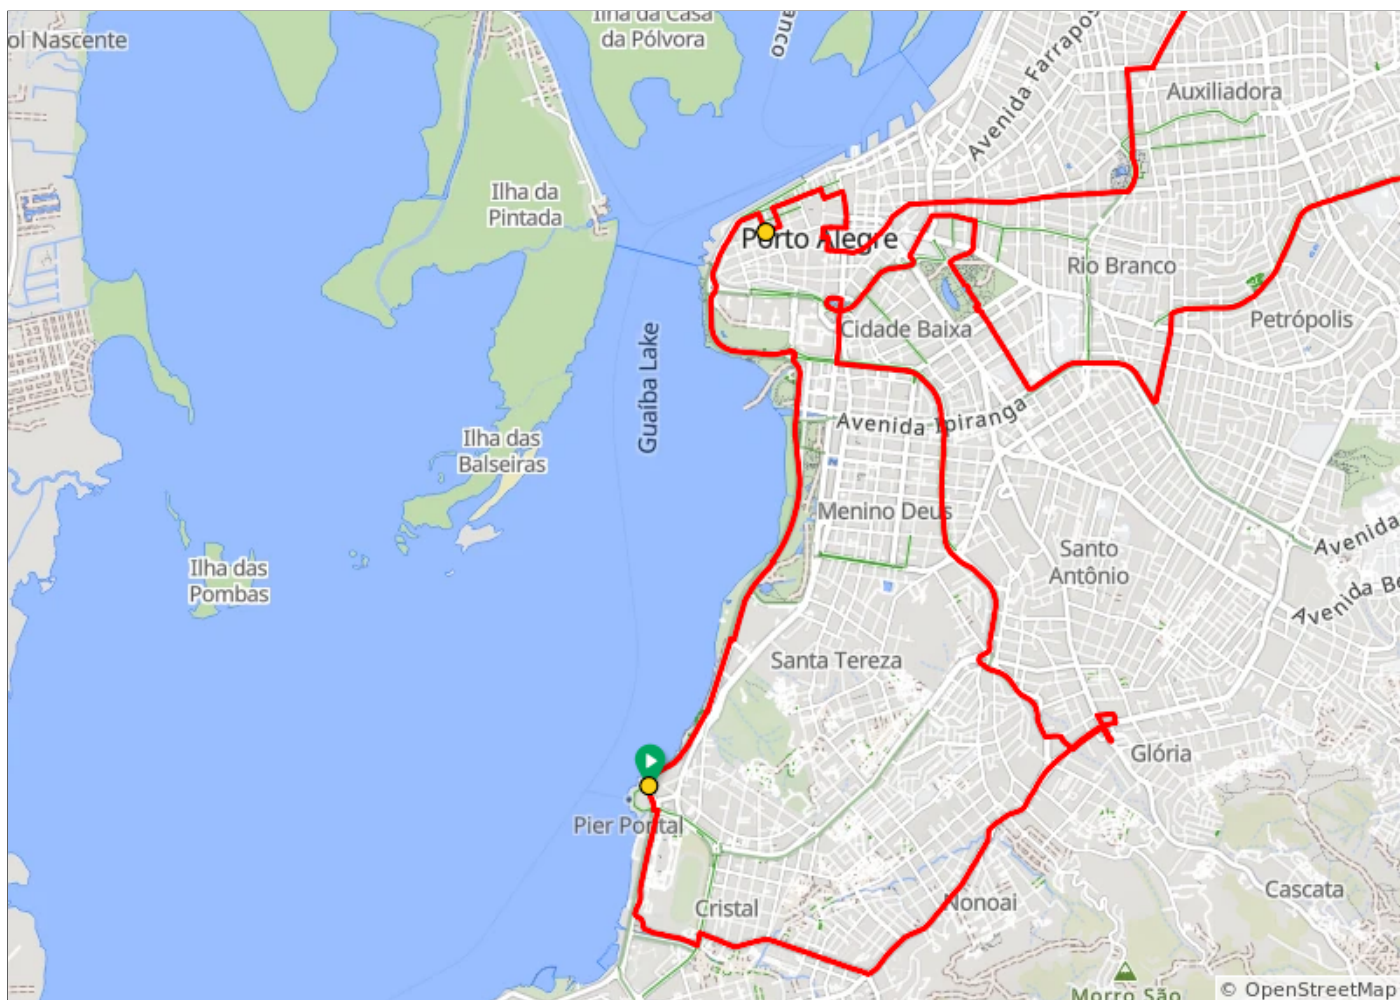

Desafio 60km - URBANO Porto Alegre 2026

Edição 2026

Largada 25/01/2026 6h

A.	SF Basílica NSa das Dores	E.	PC1 Monumento Expedicionário
B.	SF Monumento Júlio de Castilhos	F.	SF Açorianos
C.	SF Laçador	G.	SF Igreja NSa Glória
D.	SF Portão UniRitter - FAPA		

Desafio 60km - URBANO Porto Alegre 2026

Num	Dist	Prev	Type	Note	Next
1.	0.0	0.0	📍	Start of route	7.0
2.	7.0	7.0	🅐	SF Basílica NSa das Dores	1.8

7.0 kilometers. +37/-29 meters

Num	Dist	Prev	Type	Note	Next
3.	8.7	1.8	B	SF Monumento Júlio de Castilhos	8.3
4.	17.0	8.3	C	SF Laçador	12.0

10.0 kilometers. +62/-103 meters

Num	Dist	Prev	Type	Note	Next
5.	29.0	12.0	D	SF Portão UniRitter - FAPA	14.7
6.	43.7	14.7	E	PC1 Monumento Expedicionário	3.2

26.7 kilometers. +166/-235 meters

Num	Dist	Prev	Type	Note	Next
7.	46.9	3.2	F	SF Açorianos	6.3
8.	53.2	6.3	G	SF Igreja NSa Glória	7.8

9.4 kilometers. +66/-33 meters

Num	Dist	Prev	Type	Note	Next
9.	60.9	7.8		Chegada	0.0
10.	60.9	0.0		End of route	0.0

7.8 kilometers. +0/-0 meters