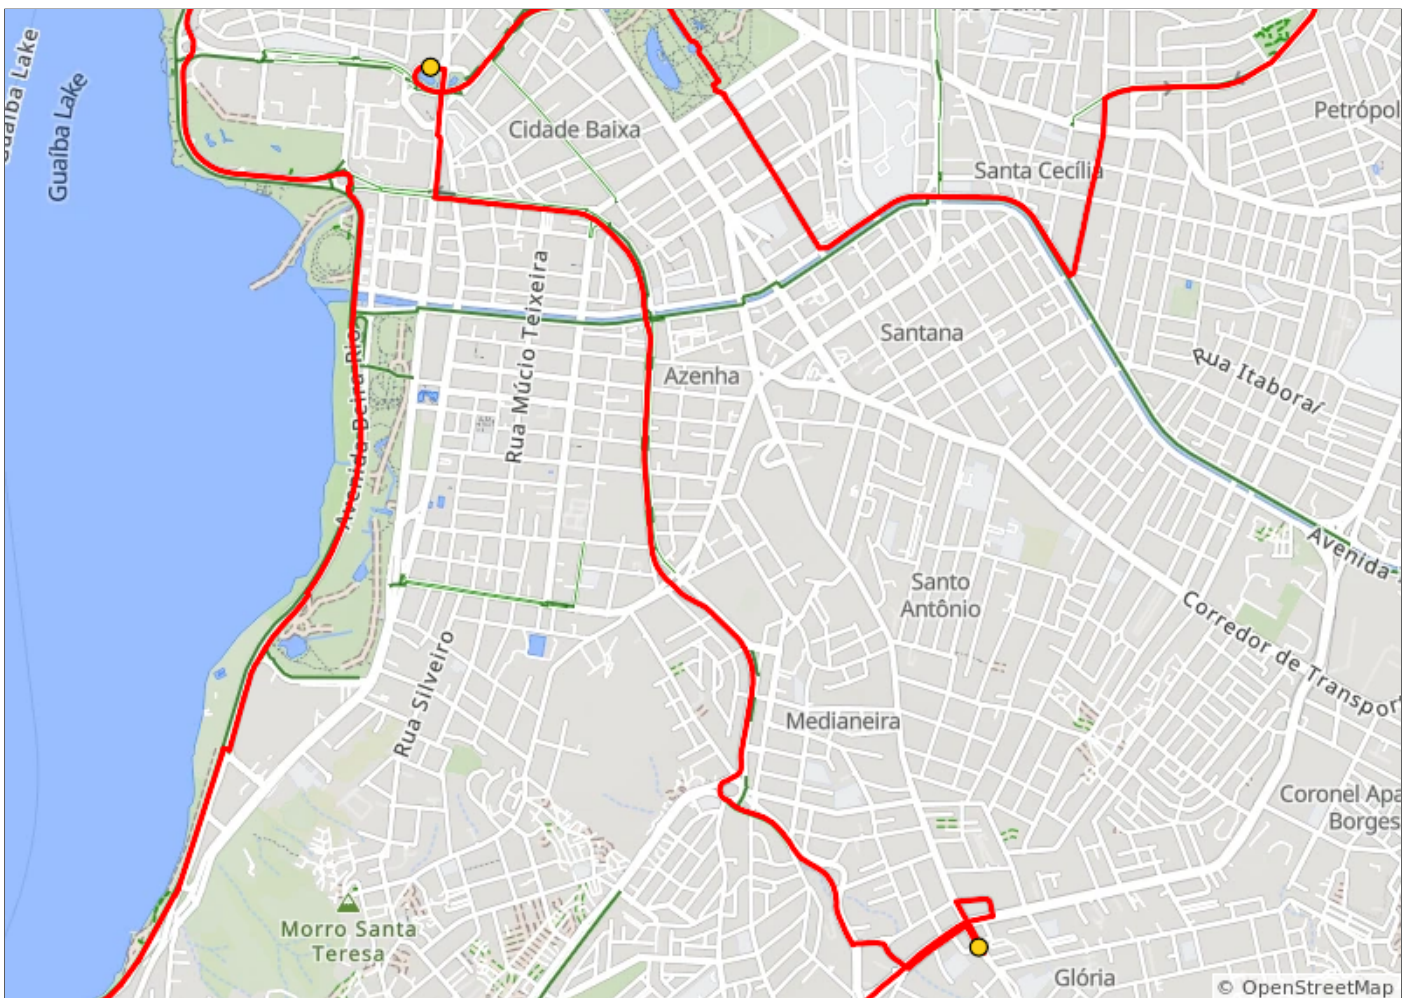

Desafio 60km - URBANO Porto Alegre 2026

Edição 2026

Largada 25/01/2026 6h

A.	SF Basílica NSa das Dores	E.	PC1 Monumento Expedicionário
B.	SF Monumento Júlio de Castilhos	F.	SF Açorianos
C.	SF Laçador	G.	SF Igreja NSa Glória
D.	SF Portão UniRitter - FAPA		

Desafio 60km - URBANO Porto Alegre 2026

Num	Dist	Prev	Type	Note	Next
1.	0.0	0.0	📍	Start of route	7.0
2.	7.0	7.0	🅐	SF Basílica NSa das Dores	1.8

7.0 kilometers. +37/-29 meters

Num	Dist	Prev	Type	Note	Next
3.	8.7	1.8	B	SF Monumento Júlio de Castilhos	8.3
4.	17.0	8.3	C	SF Laçador	12.0

10.0 kilometers. +62/-103 meters

Num	Dist	Prev	Type	Note	Next
5.	29.0	12.0	D	SF Portão UniRitter - FAPA	14.7
6.	43.7	14.7	E	PC1 Monumento Expedicionário	3.2

26.7 kilometers. +166/-235 meters

Num	Dist	Prev	Type	Note	Next
7.	46.9	3.2	F	SF Açorianos	6.3
8.	53.2	6.3	G	SF Igreja NSa Glória	7.8

9.4 kilometers. +66/-33 meters

Num	Dist	Prev	Type	Note	Next
9.	60.9	7.8		Chegada	0.0
10.	60.9	0.0		End of route	0.0

7.8 kilometers. +0/-0 meters