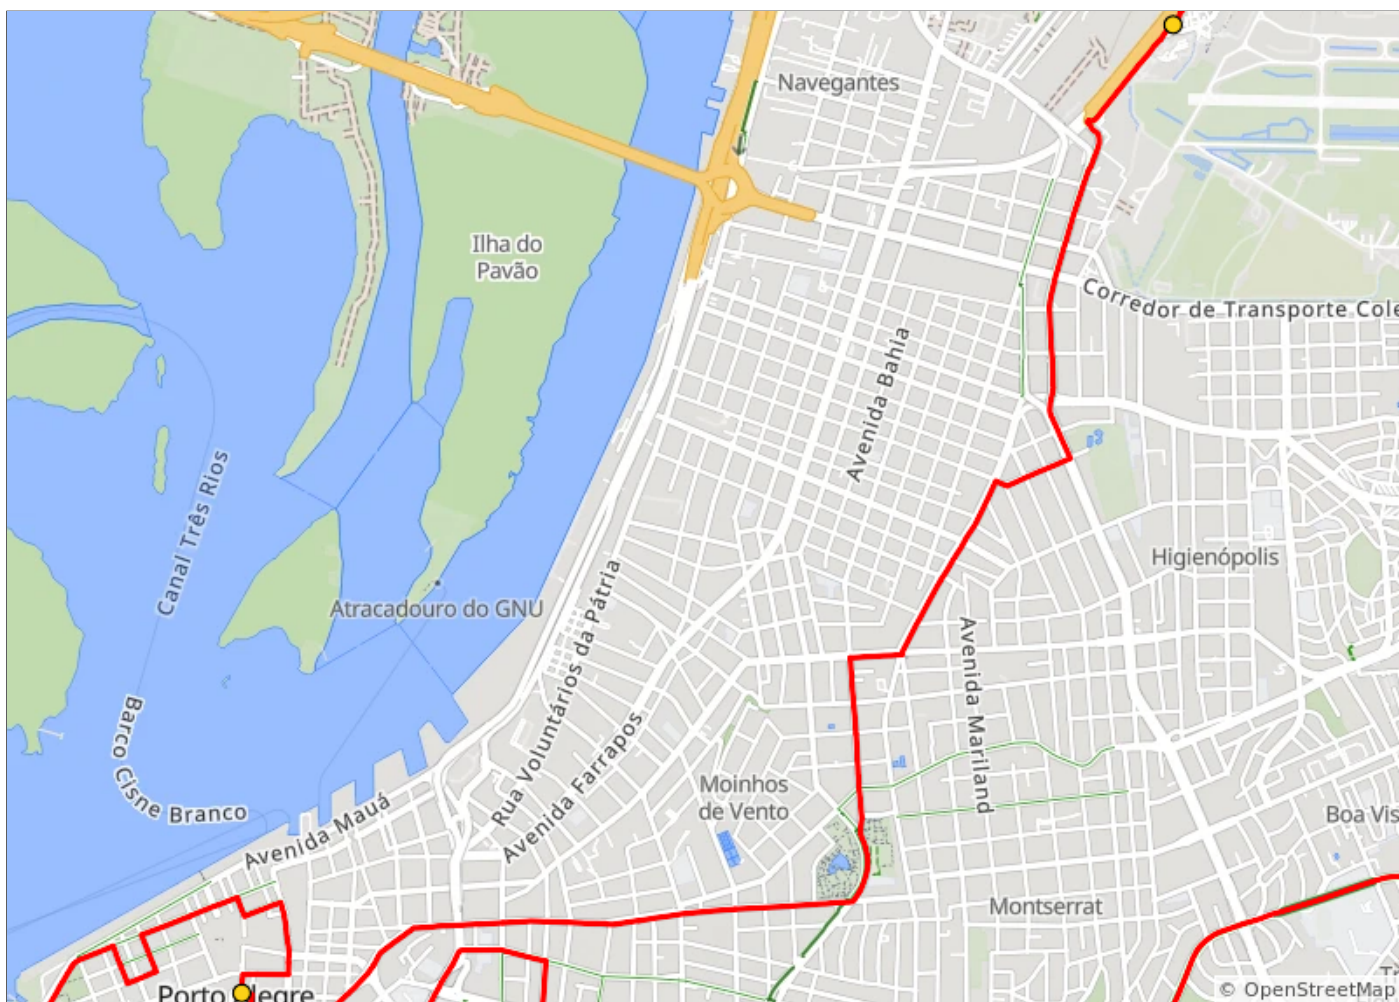

Desafio 60km - URBANO Porto Alegre 2026

Edição 2026

Largada 25/01/2026 6h

A.	SF Basílica NSa das Dores	E.	PC1 Monumento Expedicionário
B.	SF Monumento Júlio de Castilhos	F.	SF Açorianos
C.	SF Laçador	G.	SF Igreja NSa Glória
D.	SF Portão UniRitter - FAPA		

Desafio 60km - URBANO Porto Alegre 2026

Num	Dist	Prev	Type	Note	Next
1.	0.0	0.0	📍	Start of route	7.0
2.	7.0	7.0	🅐	SF Basílica NSa das Dores	1.8

7.0 kilometers. +37/-29 meters

Num	Dist	Prev	Type	Note	Next
3.	8.7	1.8	B	SF Monumento Júlio de Castilhos	8.3
4.	17.0	8.3	C	SF Laçador	12.0

10.0 kilometers. +62/-103 meters

Num	Dist	Prev	Type	Note	Next
5.	29.0	12.0	D	SF Portão UniRitter - FAPA	14.7
6.	43.7	14.7	E	PC1 Monumento Expedicionário	3.2

26.7 kilometers. +166/-235 meters

Num	Dist	Prev	Type	Note	Next
7.	46.9	3.2	F	SF Açorianos	6.3
8.	53.2	6.3	G	SF Igreja NSa Glória	7.8

9.4 kilometers. +66/-33 meters

Num	Dist	Prev	Type	Note	Next
9.	60.9	7.8		Chegada	0.0
10.	60.9	0.0		End of route	0.0

7.8 kilometers. +0/-0 meters