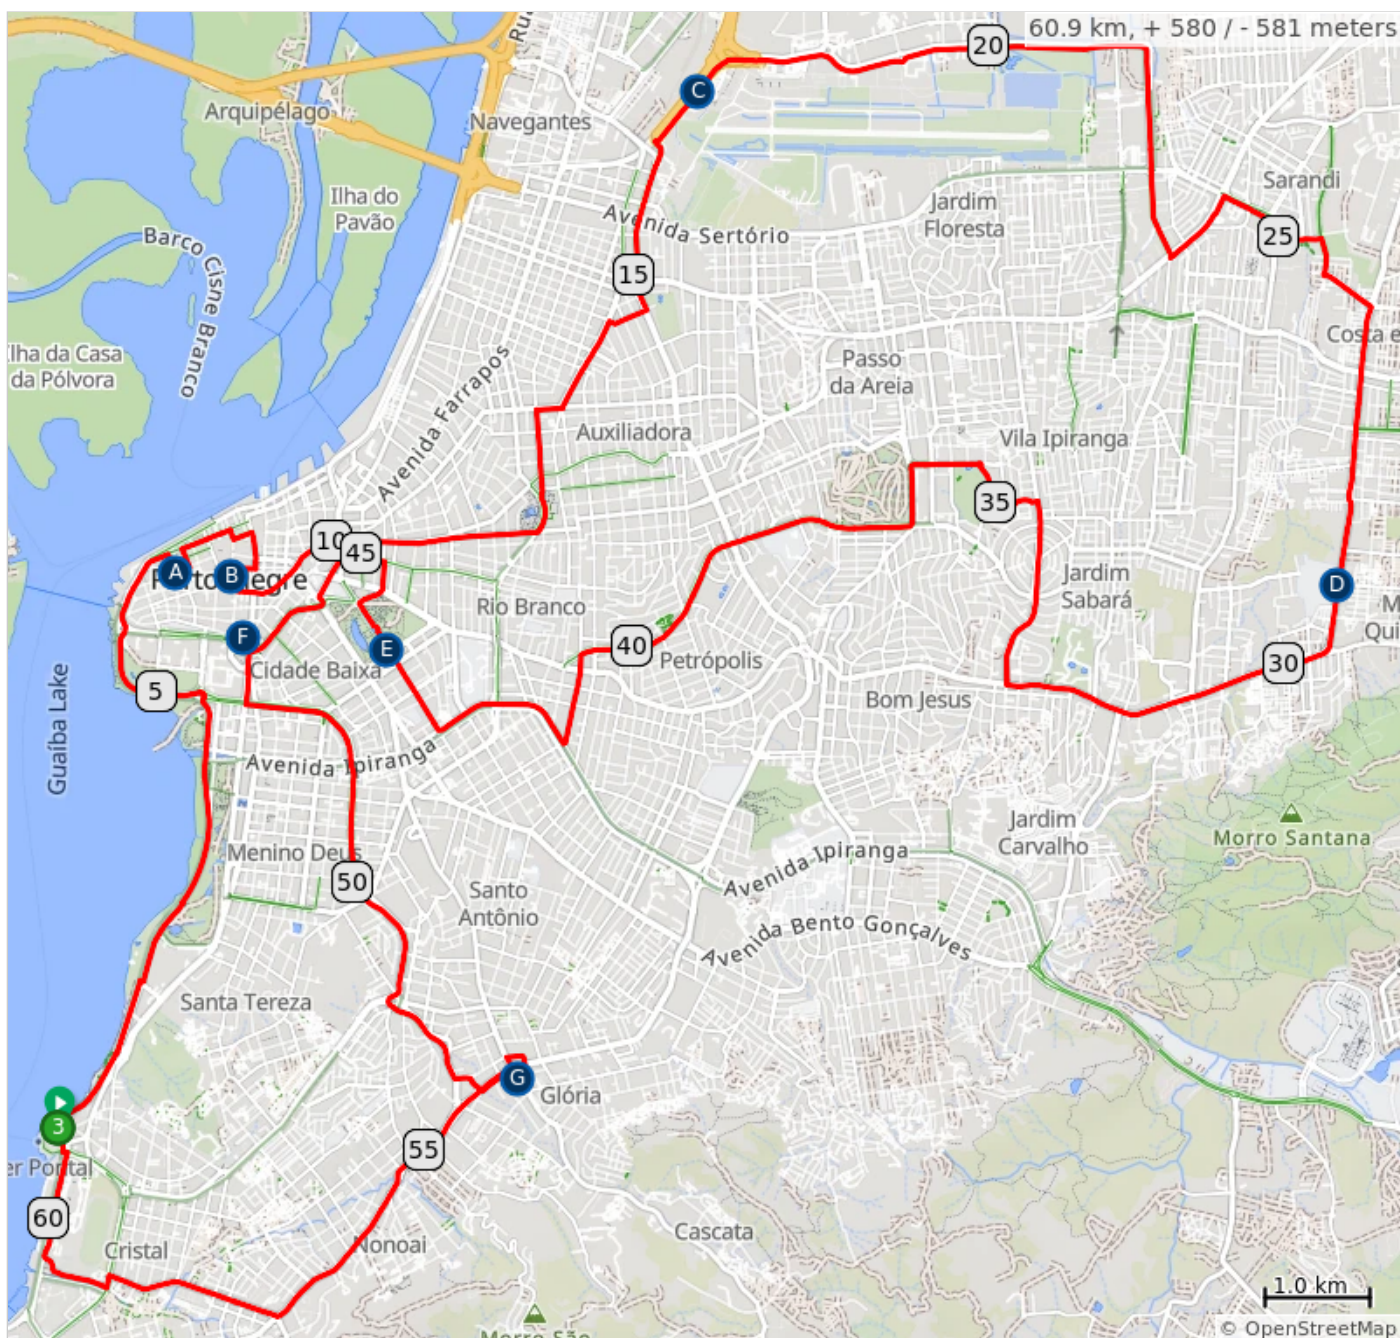

Desafio 60km - URBANO Porto Alegre 2026

Edição 2026

Largada 25/01/2026 6h

A.	SF Basílica NSa das Dores	E.	PC1 Monumento Expedicionário
B.	SF Monumento Júlio de Castilhos	F.	SF Açorianos
C.	SF Laçador	G.	SF Igreja NSa Glória
D.	SF Portão UniRitter - FAPA		

Desafio 60km - URBANO Porto Alegre 2026

Num	Dist	Prev	Type	Note	Next
1.	0.0	0.0	📍	Start of route	7.0
2.	7.0	7.0	🅐	SF Basílica NSa das Dores	1.8

7.0 kilometers. +37/-29 meters

Num	Dist	Prev	Type	Note	Next
3.	8.7	1.8	B	SF Monumento Júlio de Castilhos	8.3
4.	17.0	8.3	C	SF Laçador	12.0

10.0 kilometers. +62/-103 meters

Num	Dist	Prev	Type	Note	Next
5.	29.0	12.0	D	SF Portão UniRitter - FAPA	14.7
6.	43.7	14.7	E	PC1 Monumento Expedicionário	3.2

26.7 kilometers. +166/-235 meters

Num	Dist	Prev	Type	Note	Next
7.	46.9	3.2	F	SF Açorianos	6.3
8.	53.2	6.3	G	SF Igreja NSa Glória	7.8

9.4 kilometers. +66/-33 meters

Num	Dist	Prev	Type	Note	Next
9.	60.9	7.8		Chegada	0.0
10.	60.9	0.0		End of route	0.0

7.8 kilometers. +0/-0 meters